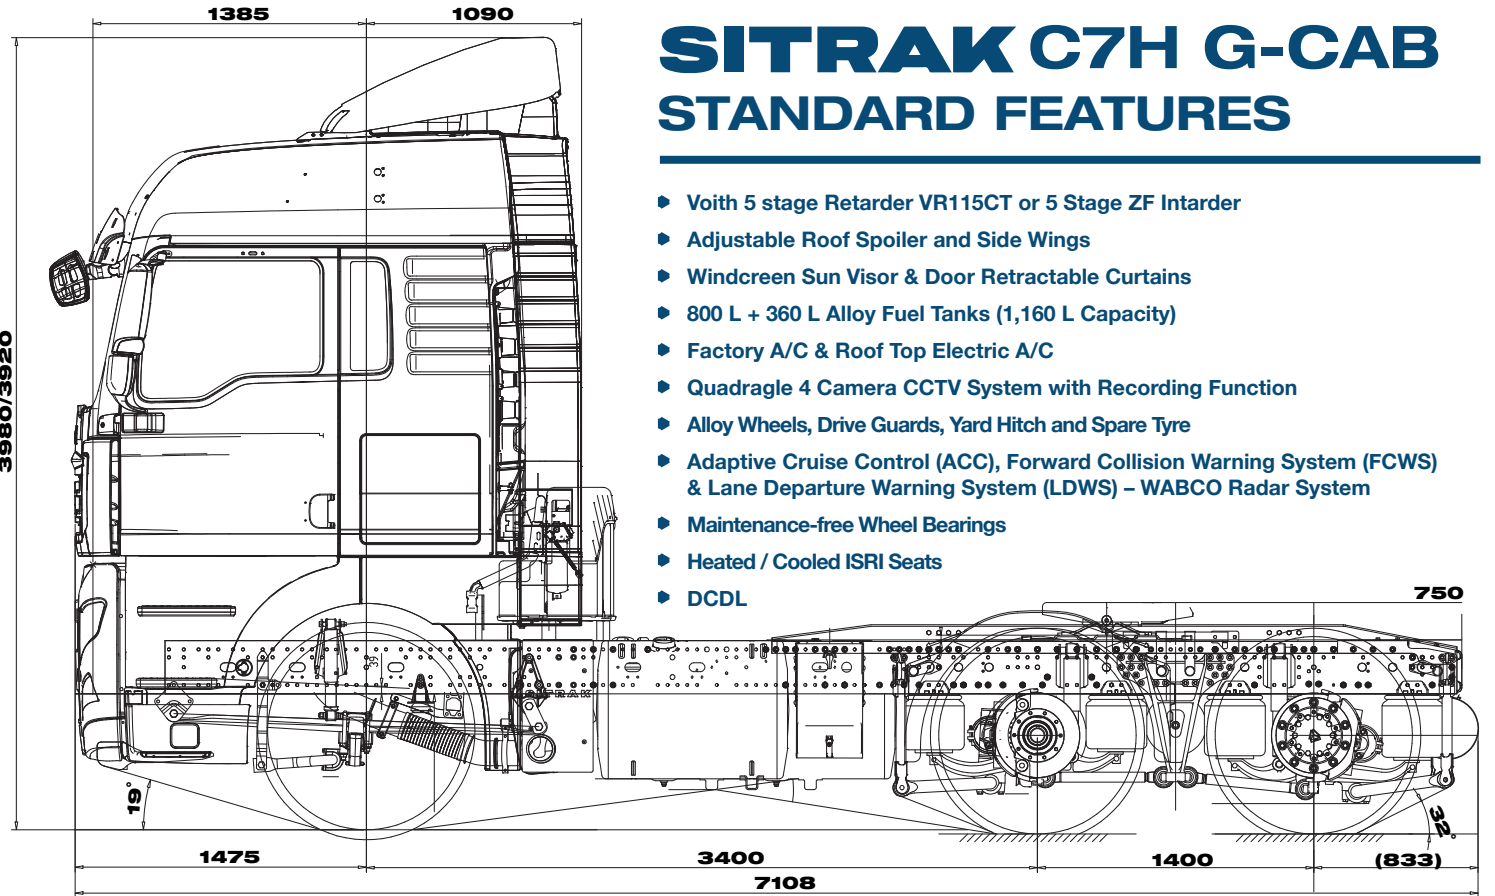

SITRAK C7H G-CAB STANDARD FEATURES

- Voith 5 stage Retarder VR115CT or 5 Stage ZF Intarder
- Adjustable Roof Spoiler and Side Wings
- Windscreen Sun Visor & Door Retractable Curtains
- 800 L + 360 L Alloy Fuel Tanks (1,160 L Capacity)
- Factory A/C & Roof Top Electric A/C
- Quadrigle 4 Camera CCTV System with Recording Function
- Alloy Wheels, Drive Guards, Yard Hitch and Spare Tyre
- Adaptive Cruise Control (ACC), Forward Collision Warning System (FCWS) & Lane Departure Warning System (LDWS) – WABCO Radar System
- Maintenance-free Wheel Bearings
- Heated / Cooled ISRI Seats
- DCDL

TRUCK SALES PTY LTD

Head Office WA: ☎ 08 9353 9000 📍 9 Ballantyne Road Kewdale WA 6105
SA / NT ☎ 08 8182 3888 📍 Unit 2 151-159 Ryans Road Parafield Gardens SA 5107
QLD ☎ 07 3275 6900 📍 2373 Ipswich Road Oxley QLD 4075
VIC ☎ 03 8787 2100 📍 40 Wedgewood Road Hallam VIC 3803

sitrak.au

Issued April 2023